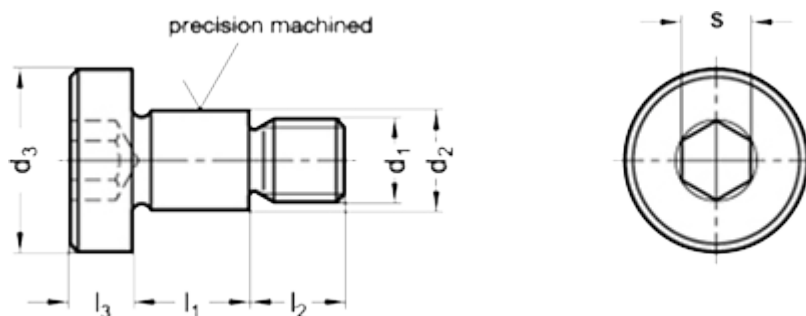

Article number: 207321M686ST
Description: E+G Shoulder screw
GN 732.1-M6-8-6-ST

Measures

Application example

d1	= M 6
d2	= 8 -0.05/-0.08
d3	= 14
l1 +0.20/+0.13	= 6
l2	= 8
l3	= 4
s	= 4
Weight in (g)	= 9