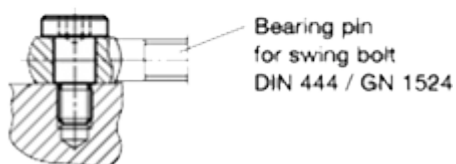

Article number: 207321M686ST
Description: E+G Shoulder screw
GN 732.1-M6-8-6-ST

Measures

Application example

d1	= M 6
d2	= 8 -0.05/-0.08
d3	= 14
l1 +0.20/+0.13	= 6
l2	= 8
l3	= 4
s	= 4
Weight in (g)	= 9